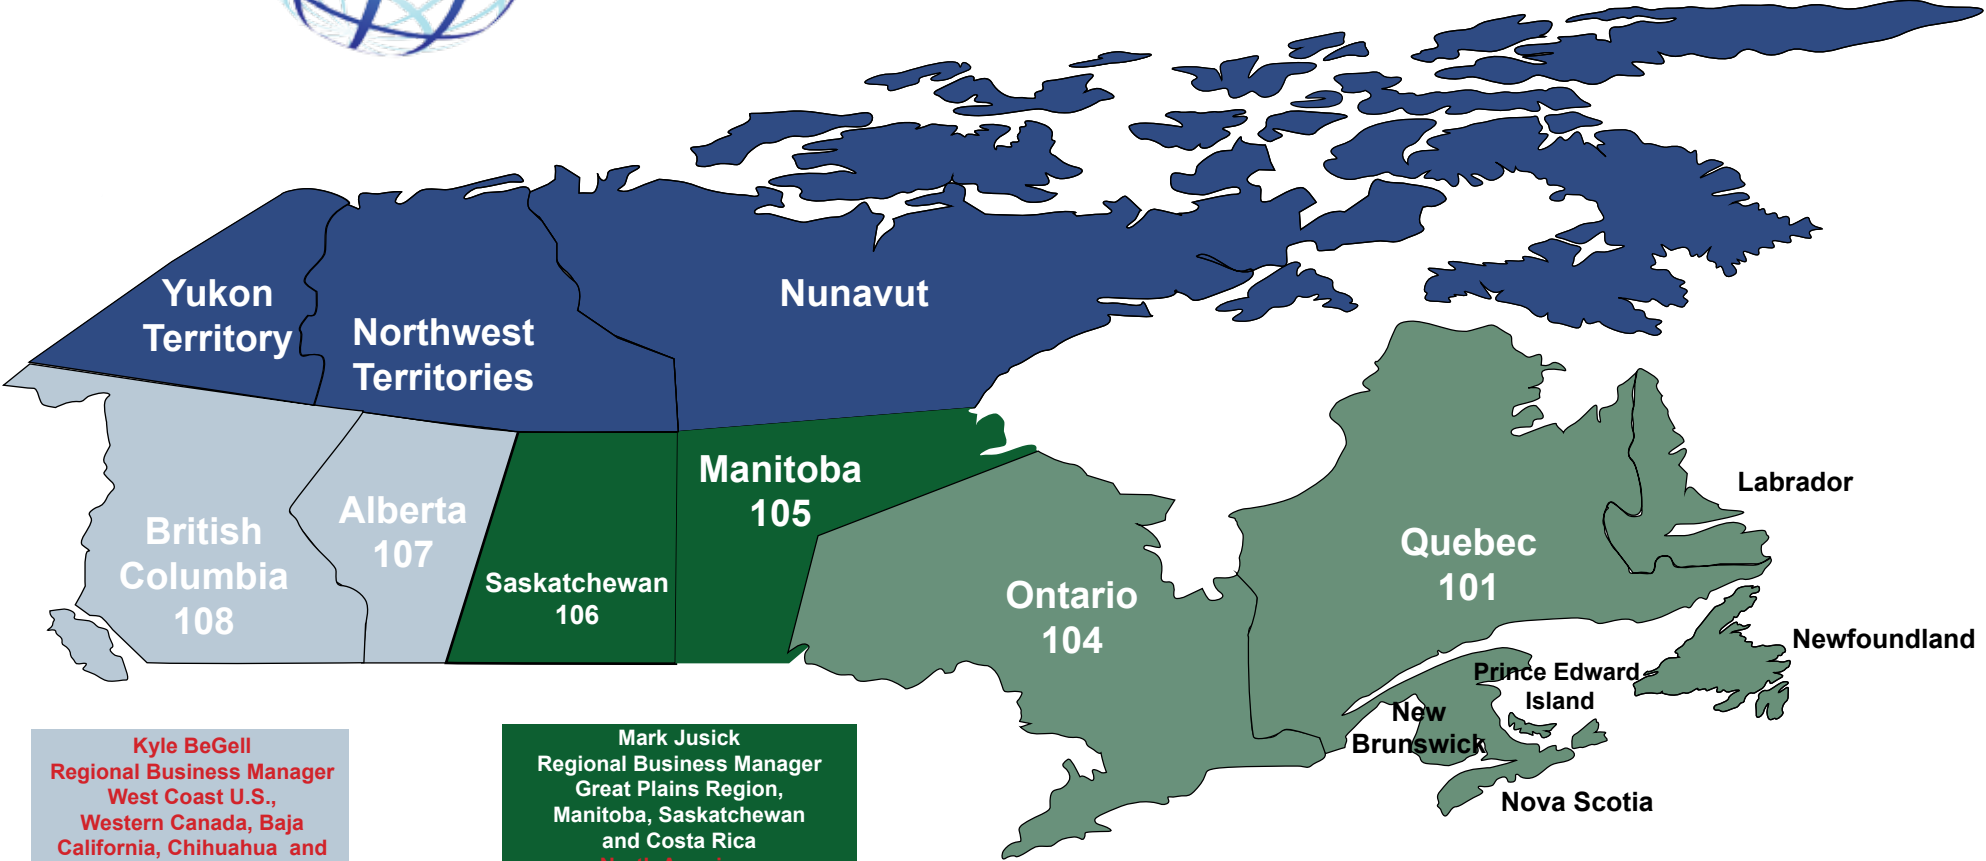

# M.A. Ford® North American Regional Business Managers - Canada

James A. Ellis III  
Director of Sales - Americas and Israel  
Jackson, MI

**Kyle BeGell**  
Regional Business Manager  
West Coast U.S.,  
Western Canada, Baja  
California, Chihuahua and  
Sonora, Mexico  
Aloha, OR

**Mark Jusick**  
Regional Business Manager  
Great Plains Region,  
Manitoba, Saskatchewan  
and Costa Rica  
North American  
Integration Manager  
Jackson, MI

**Matt Piscatelli**  
Regional Business Manager  
Atlantic Region,  
Ontario and Quebec  
Charlotte, NC

# North American Regional Technical Engineers and Manufacturer's Representatives - U.S. and Mexico

**Roberto Villarreal**  
Regional Technical Engineer  
Coahuila, Mexico

Puerto Rico