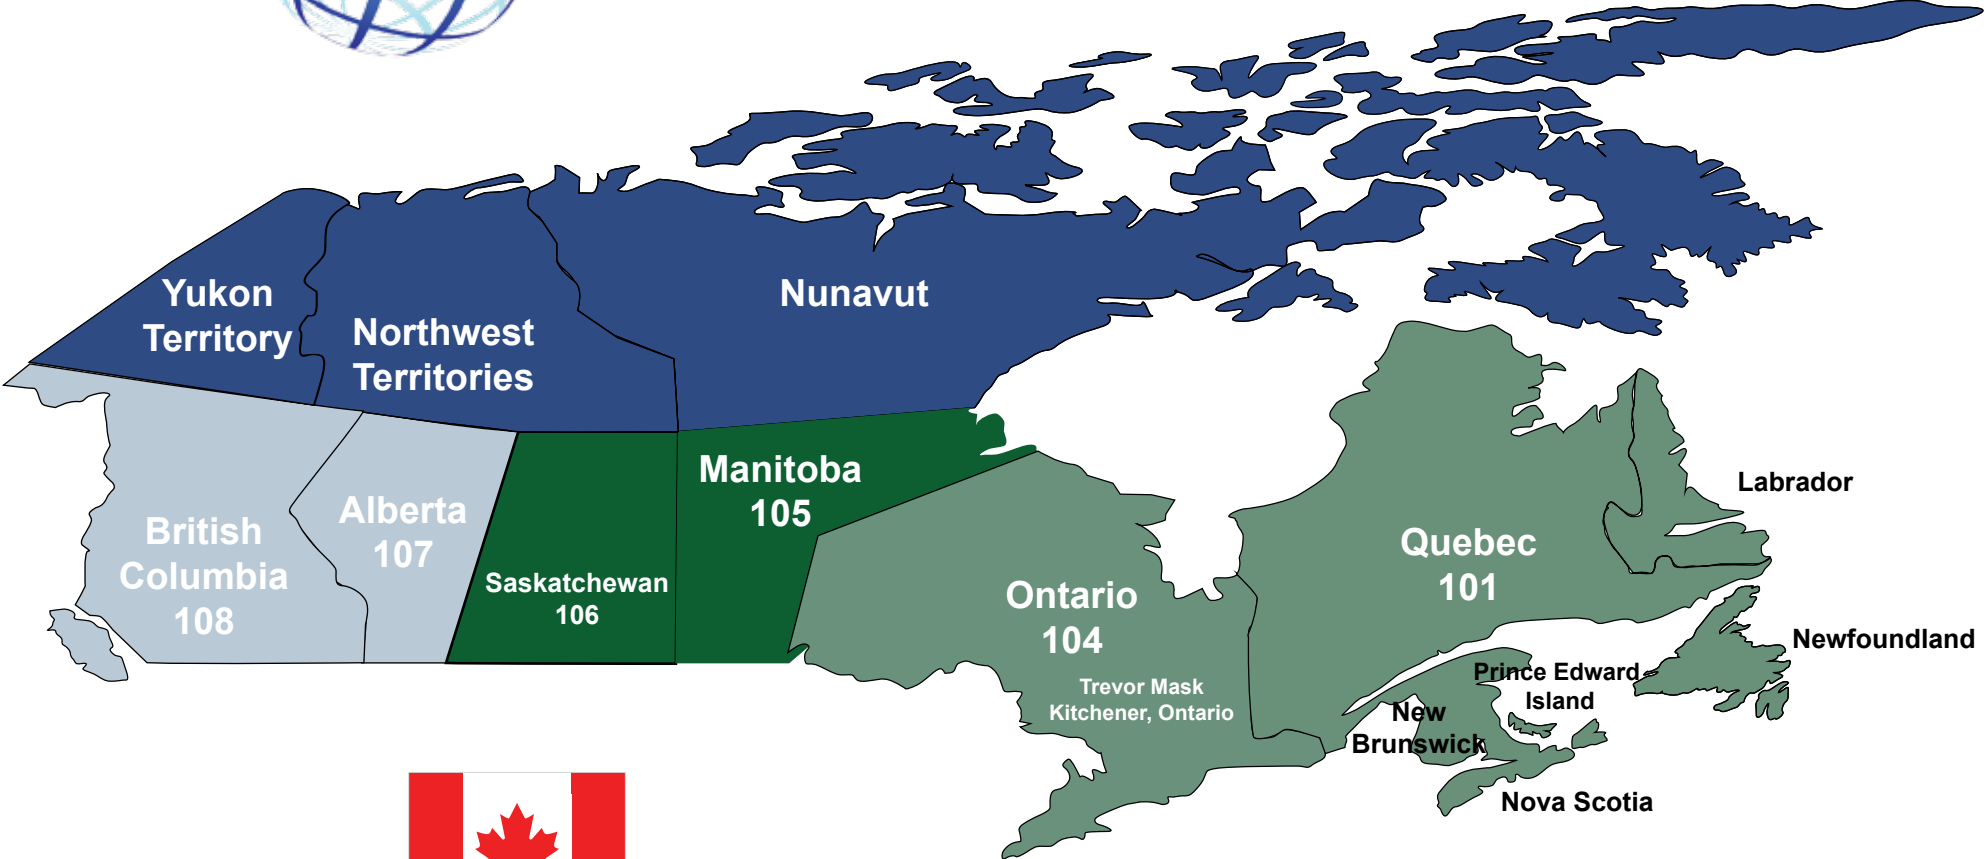

James A. Ellis III
Director of Sales - Americas and Israel
Jackson, MI