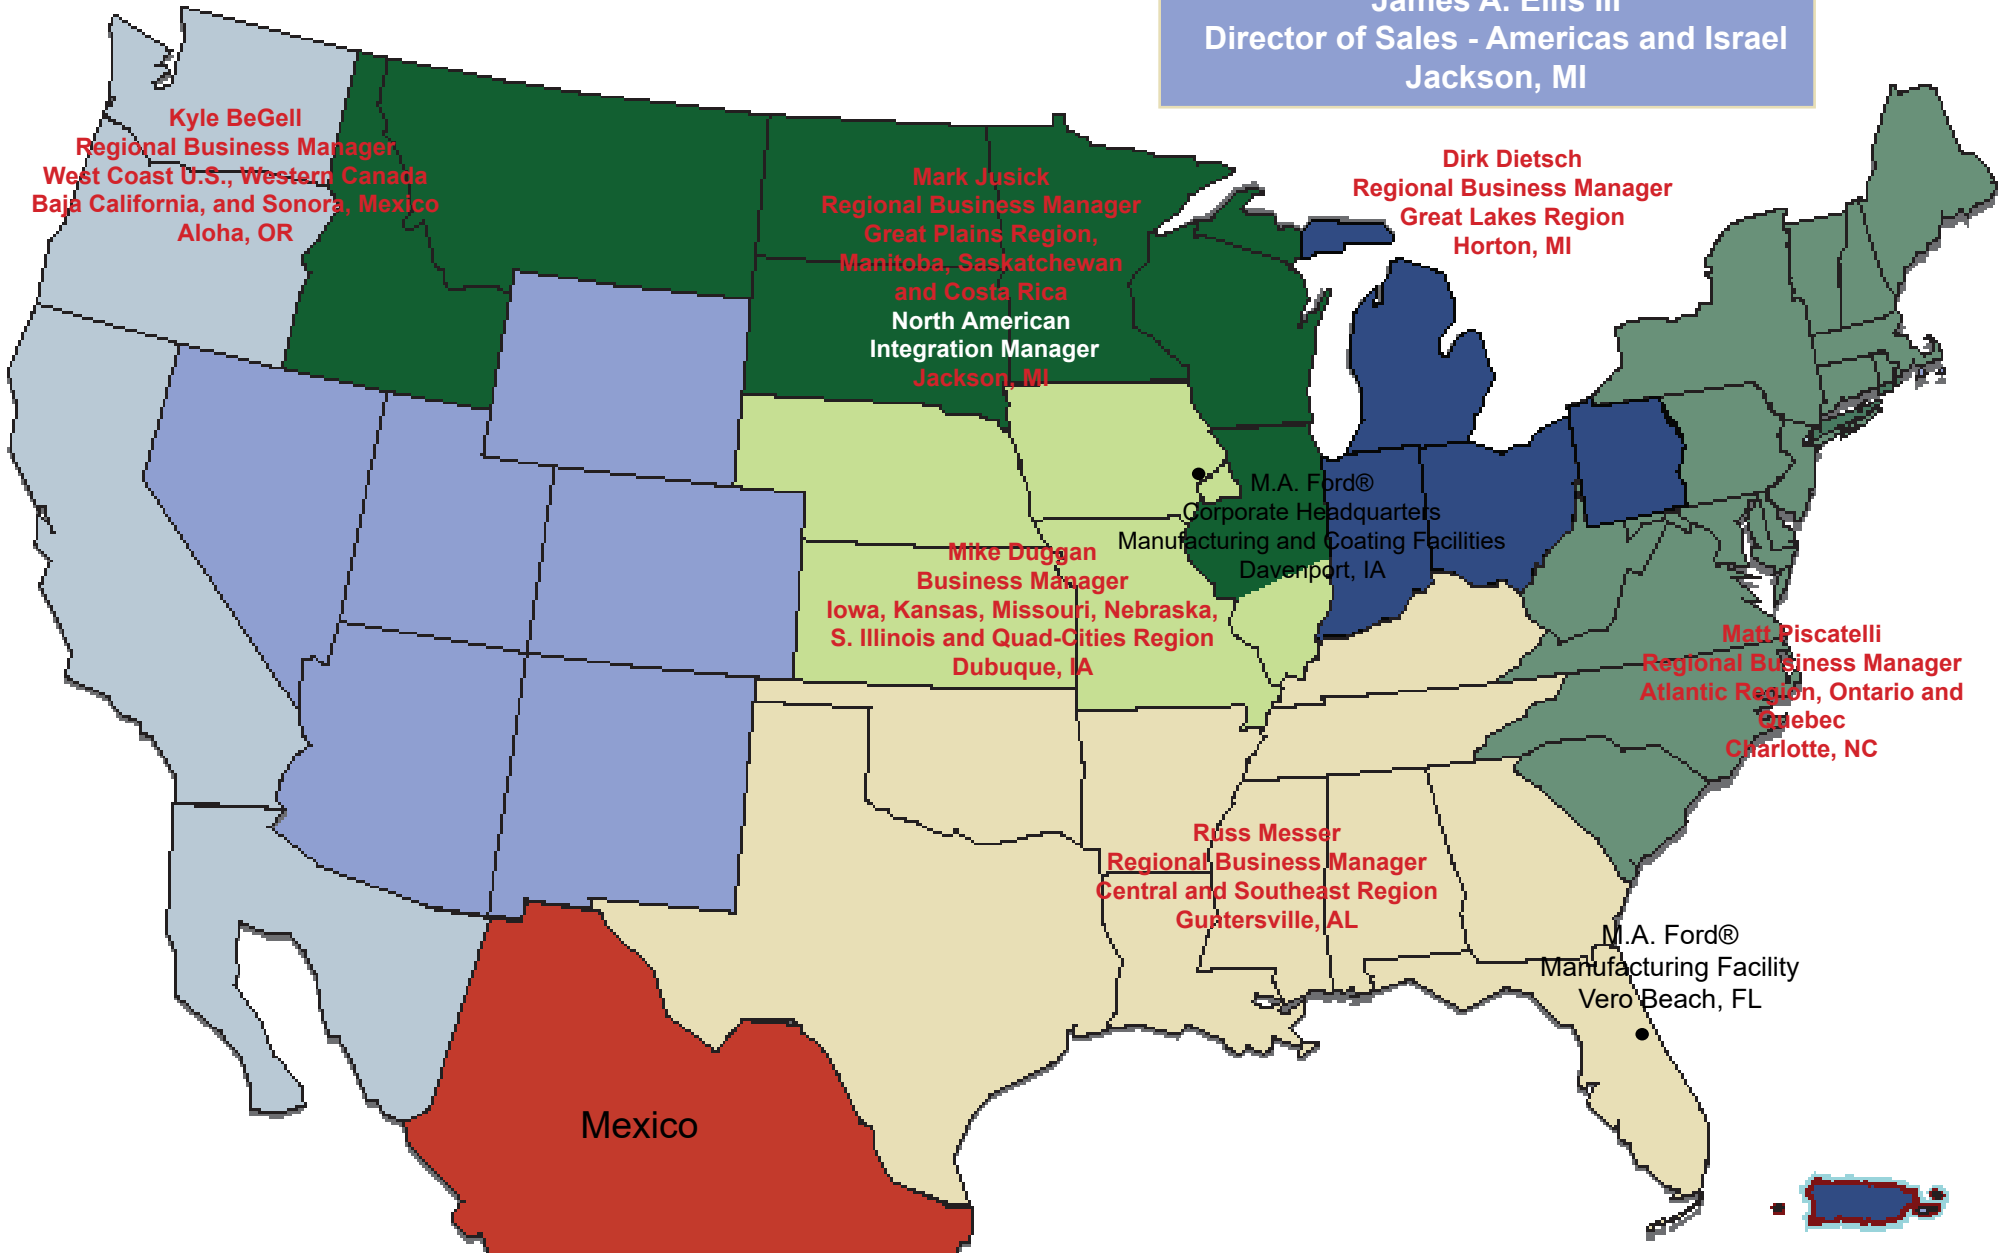

# M.A. Ford® North American Regional Business Managers - Canada

James A. Ellis III  
Director of Sales - Americas and Israel  
Jackson, MI

**Kyle BeGell**  
Regional Business Manager  
West Coast U.S.,  
Western Canada, Baja  
California, Chihuahua and  
Sonora, Mexico  
Aloha, OR

**Mark Jusick**  
Regional Business Manager  
Great Plains Region,  
Manitoba, Saskatchewan  
and Costa Rica  
North American  
Integration Manager  
Jackson, MI

**Matt Piscatelli**  
Regional Business Manager  
Atlantic Region,  
Ontario and Quebec  
Charlotte, NC

# North American Regional Technical Engineers and Manufacturer's Representatives - U.S. and Mexico

**Roberto Villarreal**  
Regional Technical Engineer  
Coahuila, Mexico

Puerto Rico