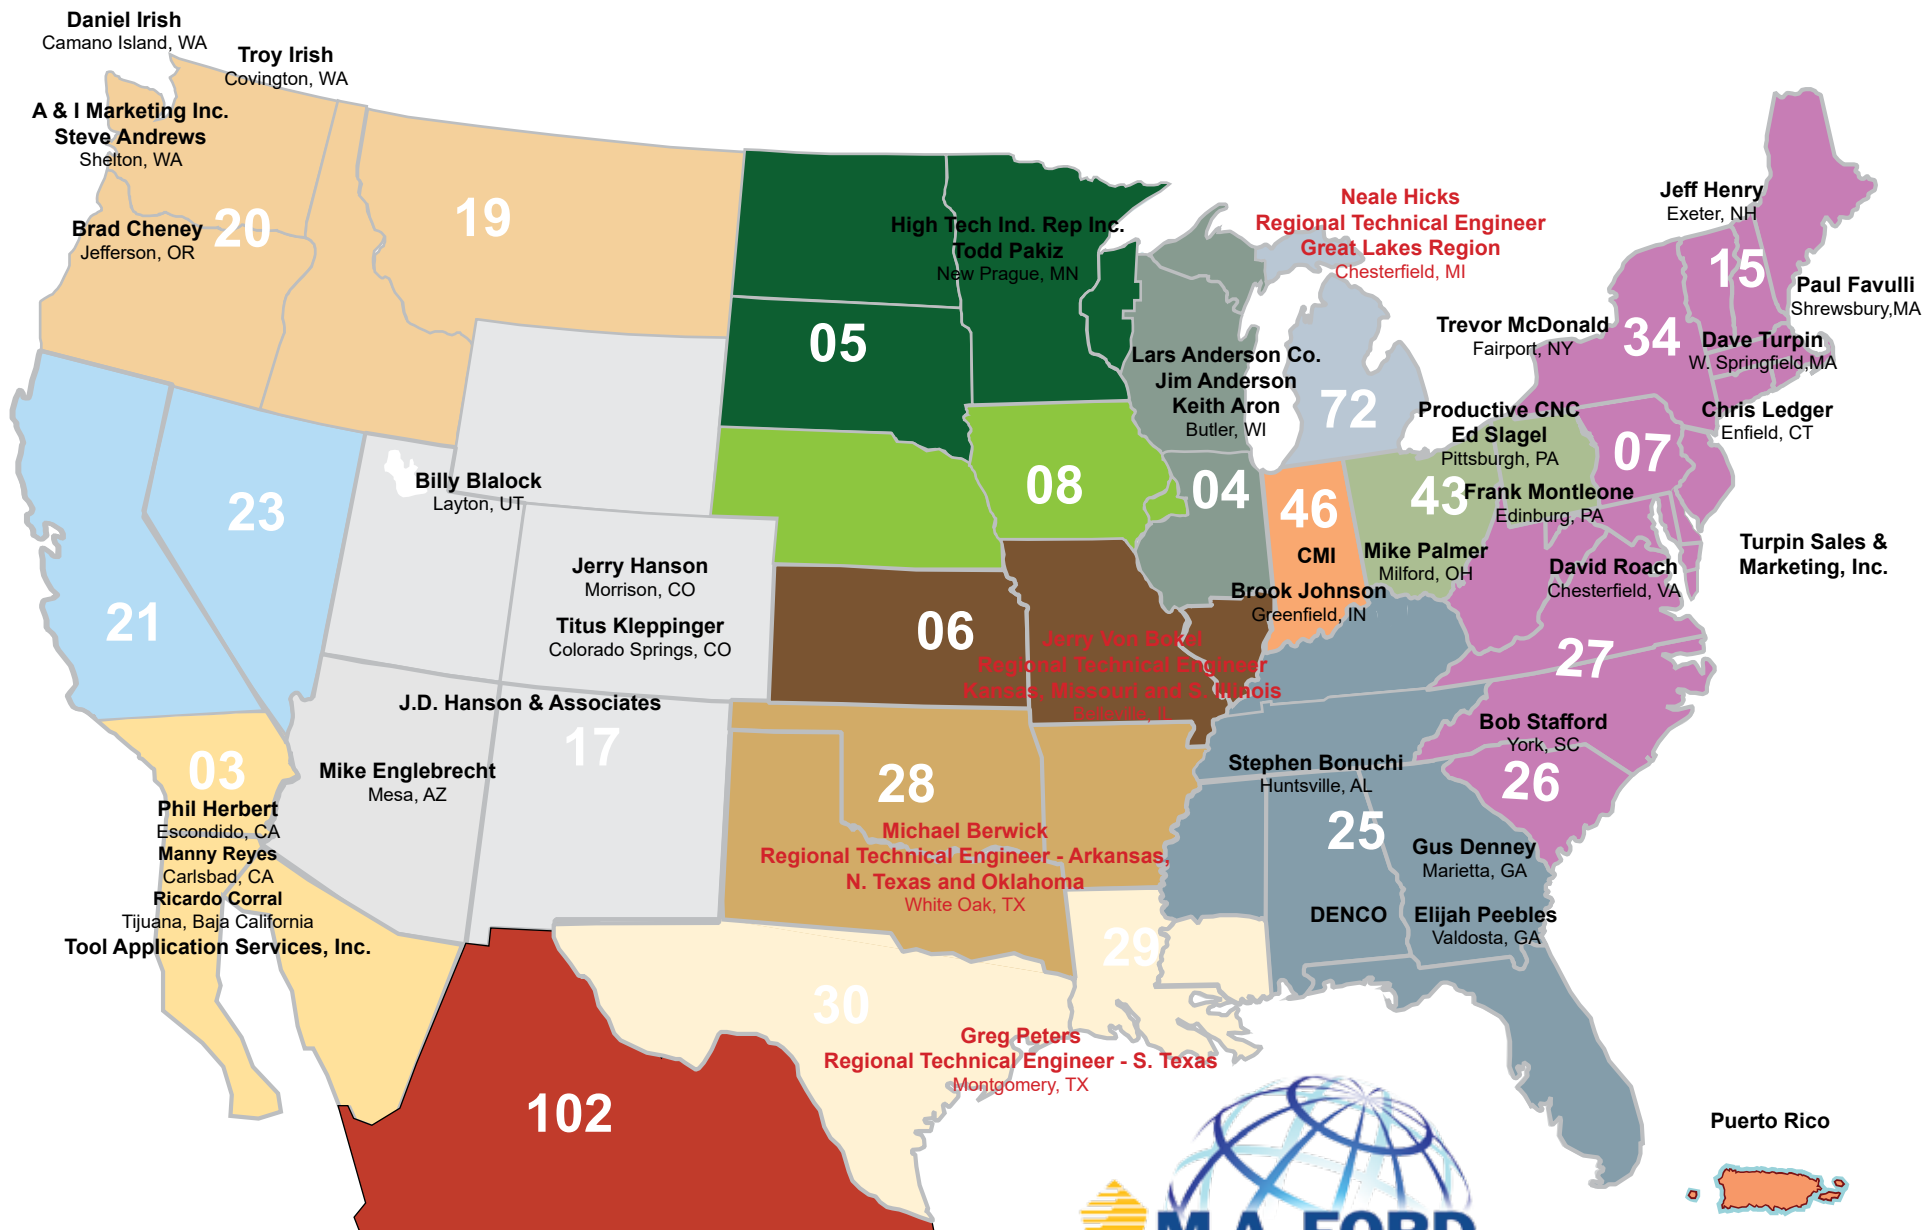

# M.A. Ford® North American Regional Business Managers - Canada

James A. Ellis III  
Director of Sales - Americas and Israel  
Jackson, MI

**Kyle BeGell**  
Regional Business Manager  
West Coast U.S.,  
Western Canada, Baja  
California, Chihuahua and  
Sonora, Mexico  
Aloha, OR

**Mark Jusick**  
Regional Business Manager  
Great Plains Region,  
Manitoba, Saskatchewan  
and Costa Rica  
North American  
Integration Manager  
Jackson, MI

**Matt Piscatelli**  
Regional Business Manager  
Atlantic Region,  
Ontario and Quebec  
Charlotte, NC

# North American Regional Technical Engineers and Manufacturer's Representatives - U.S. and Mexico

**Roberto Villarreal**  
Regional Technical Engineer  
Coahuila, Mexico

Puerto Rico